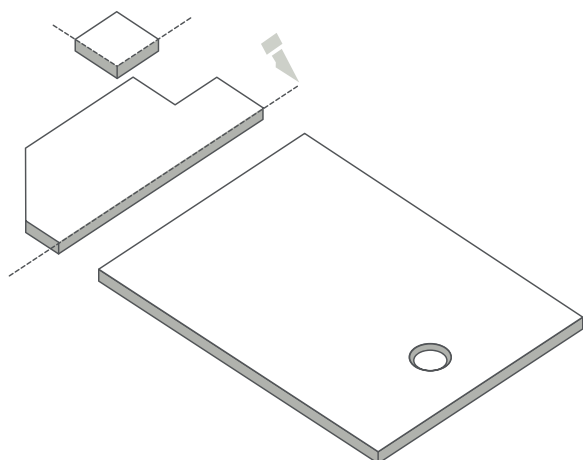

PIATTO DOCCIA IN CERAMICA H.3 CM_CERAMIC SHOWER TRAY 3 CM HIGH

PDC70100H3BM*	70X100XH.3 CM
PDC70100H3AV*	70X100XH.3 CM
PDC70100H3GC*	70X100XH.3 CM
PDC70100H3NE*	70X100XH.3 CM
PDC80100H3BM*	80X100XH.3 CM
PDC80100H3AV*	80X100XH.3 CM
PDC80100H3GC*	80X100XH.3 CM
PDC80100H3NE*	80X100XH.3 CM
PDC70120H3BM*	70X120XH.3 CM
PDC70120H3AV*	70X120XH.3 CM
PDC70120H3GC*	70X120XH.3 CM
PDC70120H3NE*	70X120XH.3 CM
PDC80120H3BM*	80X120XH.3 CM
PDC80120H3AV*	80X120XH.3 CM
PDC80120H3GC*	80X120XH.3 CM
PDC80120H3NE*	80X120XH.3 CM
PDC70140H3BM*	70X140XH.3 CM
PDC70140H3AV*	70X140XH.3 CM
PDC70140H3GC*	70X140XH.3 CM
PDC70140H3NE*	70X140XH.3 CM
PDC80140H3BM*	80X140XH.3 CM
PDC80140H3AV*	80X140XH.3 CM
PDC80140H3GC*	80X140XH.3 CM
PDC80140H3NE*	80X140XH.3 CM

Colori ceramica . Ceramic colors

Tagli su misura . Made to measure cuts

Versatilità totale, per adattarsi ad ogni spazio.
Total versatility, to suit to any space.

I bordi smaltati sui quattro lati garantiscono l'adattabilità in ogni tipologia di area doccia. Inoltre i piatti doccia Ceramic.30 sono riducibili e possono essere tagliati su misura, per adattarsi con facilità a qualsiasi progetto bagno.

The glaze edges on the 4 sides that provide adaptability in any type of shower tray area. The Ceramic.30 shower tray is reducible, it can be customized cut, to easily adapt to any bathroom project.

Caratteristiche . Characteristics