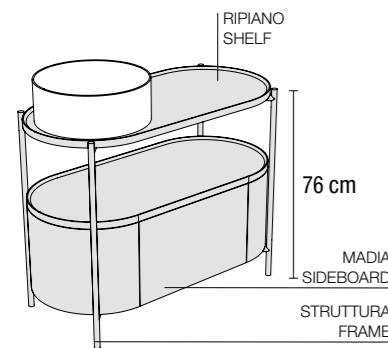

Mate

Madia ovale con cassetto, con struttura in acciaio inox e ripiano *

Oval sideboard with drawer, with inox stainless steel frame and shelf

100x48xh76 cm

B

B

200M MADIA OVALE + 200R RIPIANO
+ 200S7607 STRUTTURA H.76 CM
200M OVAL SIDEBOARD + 200R SHELF
+ 200S7607 FRAME H.76 CM