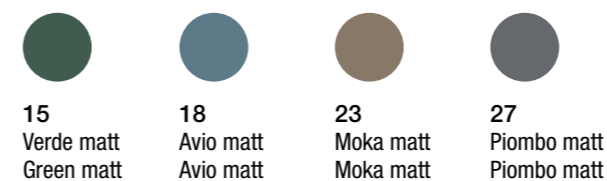

Colori legno laccato . Lacquered wood colors

** In sede di ordine specificare la finitura sostituendo il codice colore agli asterischi. Specify the ceramic finish by replacing the asterisks with the two-digit colour code.