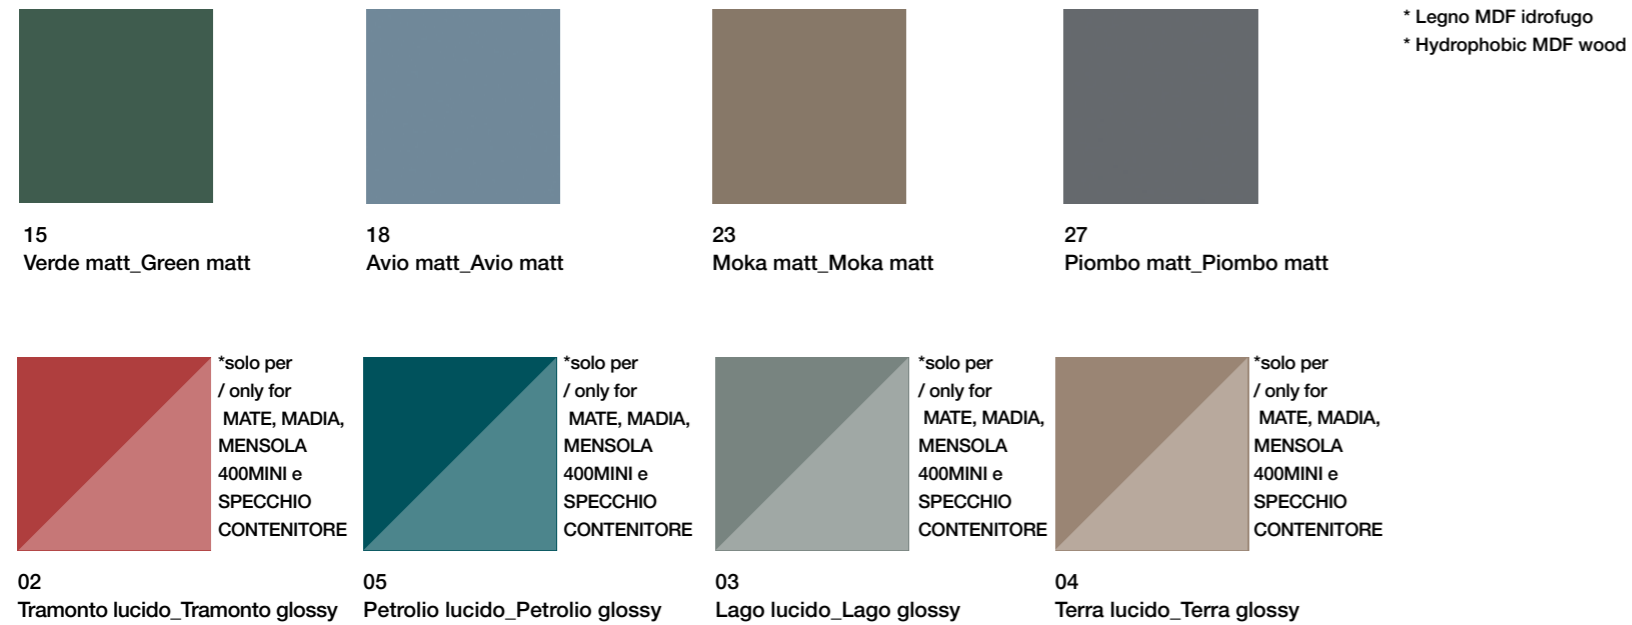

Legni laccati MDF* (mobili e accessori)_Lacquered MDF wood* (furniture and accessories)